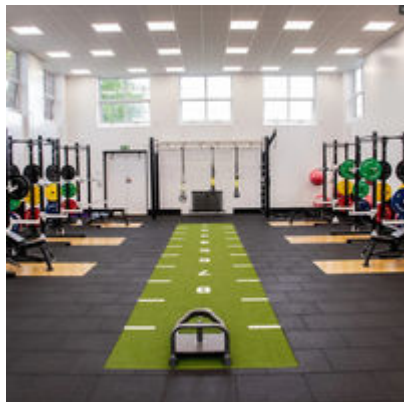

Jordan Economy Sprint Track - comes in 1.5m wide by either 10m or 15m lengths and either completely plain or numbered in metre increments with division lines (see pictures). This sprint track is also available in a premium version which includes an additional stitched white border (see alternative)

Price from £3,550.00

<http://www.gymratz.co.uk/jordan-sprint-track-premium>

Gym Ratz - (Fitness Equipment UK)

GymRatz - Fitness Equipment, 199 Avonmouth Road, Avonmouth, Bristol, BS11 9EG UK

Tel: 0845 86 86 888 Fax: 0870 4711 011