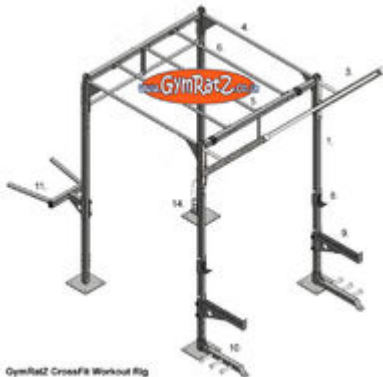

Price: £2,345.00

<http://www.gymratz.co.uk/gymratz-strongman-multi-functional-station>

Image Unavailable

A bit of a beast for you here: the GymRatZ Crossfit Training Rig. Comprises: 2 half racks (with 2 bar holders each and adjustable hooks & safeties); ladder-style chin bars as crossbeams; monkey bars joining the two half racks. Measurements are: 5500mm Wide, 1350mm Deep, 2750mm High.

Price: £6,015.00

<http://www.gymratz.co.uk/gymratz-crossfit-training-rig>

Here's a recent design for the military: an all-encompassing CrossFit-style rig suitable for use outdoors. In short, it's a 4m by 2m base rig with Monkey Bars the length of it. Then, three Power Racks are added-in - two opposite one another and the third opposing a 12 ft tall Climbing Wall with a Pu

Price from £590.00

<http://www.gymratz.co.uk/build-your-own-cross-fit-rig>

Very few gyms have enough space to cater for all the equipment they want, let alone those with a PT Studio. What was it you were after again - a monkey bar run, half-rack, TRX attachment points, Battling Rope anchor point, multiple chin bars, a rig wing, a grapppler, punchbag, and then somewhere

RRP from: £5,995.00

Our Price £5,240.00

You Save: £755.00 - 13 % Discount

<http://www.gymratz.co.uk/pt-studio-multi-functional-corner-rig>

When we introduced the 'Build Your Own' CrossFit Training Rig, we (Gym Ratz) were presented with a diagram of available accessories - I uploaded said diagram (above) as it gave a comprehensive example of what can be achieved, plus, I quite liked the set-up. Well, other people did too