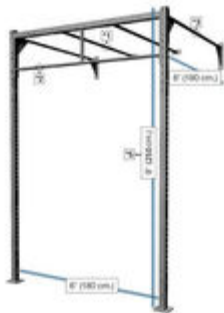

Our StrengthGear Modular rigs and components are perfect for all different types of establishments, this modular functional training rig is easy to install and typically 'off the shelf' so is readily available and can be delivered quicker than something bespoke or fabricated.

Price: £520.00

<http://www.gymratz.co.uk/functional-rig-wall>