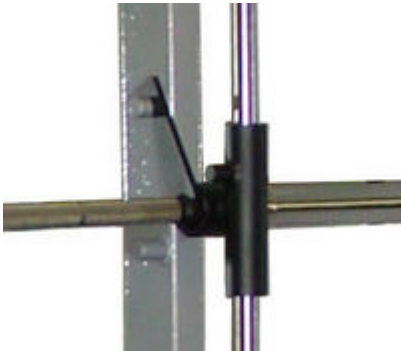

These J hooks are great for GQ power racks, rig and multi racks. Most types of bar are good for using on these J hooks as well as Olympic bars which are also suitable.

Price: £148.00

<http://www.gymratz.co.uk/j-hooks-club>

Safeties option for your GymRatZ Smith Machine

RRP: ~~£99.00~~

Our Price: £65.00

You Save: £34.00 - 34 % Discount

<http://www.gymratz.co.uk/gymratz-smith-machine-safeties>

Double-Barrel Carriage for your GymRatZ 45 Degree Leg Press.