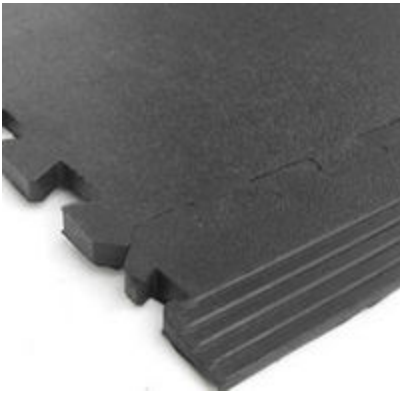

Price: £16.95

<http://www.gymratz.co.uk/premium-gym-mat-ramp-edge-joint-section>

Ramp Edge for use with our Interlocking Premium Gym Mats. Please see sizes for all available ramp edges below. If you require help or advice regarding your gym flooring layout, please contact us.

Price: £16.95

<http://www.gymratz.co.uk/premium-gym-mat-ramp-edge-corner-section>

Chamfered/Ramp Edge Corner for use with Interlocking Gym Flooring - Premium Gym Tiles.

If you require help or advice regarding your gym layout, please contact us. on 0845 86 86 888

Price: £6.15

<http://www.gymratz.co.uk/premium-gym-tile-corner-ramp>

Chamfered/Ramp Edge for use with Interlocking Gym Flooring - Premium Gym Tiles.  
If you require help or advice regarding your gym layout, please contact us. on 0845 86 86 888