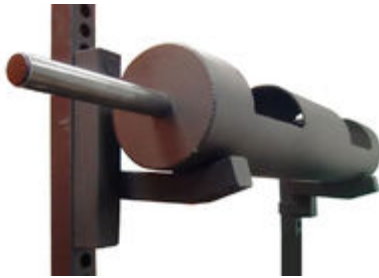

Price: £940.00

<http://www.gymratz.co.uk/gymratz-stackable-plyo-boxes>

Traditional-style Standing Hand Gripper for grip strength training. Features a variable starting position for partials or different sized users (hand size). Built to the normal GymRatZ Commercial standard, the Standing Gripper is suitable for heavy-duty use.

Price: £835.00

<http://www.gymratz.co.uk/gymratz-standing-gripper>

Adjustable heavy-duty strongman lifting yoke ideal for strongman training alongside our other "strongman" products.

Price: £1,150.00

<http://www.gymratz.co.uk/gymratz-strongman-lifting-yoke>

Log Bar Lift-Offs for use with the GymRatZ Power Rack (note: fits the GymRatZ Power Cage and GymRatZ Professional Half Rack to) and our rolled Log Bars.

Price: £265.00

<http://www.gymratz.co.uk/log-bar-lift-offs-for-power-rack>